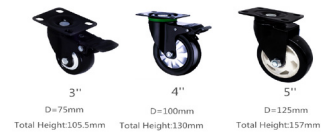

Two-level Security Lock

ChargeMax S has a 3-Point, vandal-resistant door lock system with keys on its main door for securing the 36 devices inside and preventing unauthorized access to the cart. The special lock is also equipped with a hole for padlock as an added security measure.

Power Management

The power compartment of ChargeMax S is roomy and easily organizable for simple management of device adapters and cables. The Smart Power System provides two levels of power protection, four selectable modes of charging, and operates on three separate charging zones. Two powerful fans keep the system cool even during long hours of operation.

Customization Options

There are various ways that you can customize your ChargeMax S. The type of external cable holder (basket or winding), the size of casters (from 3" to 5"), Plexiglass or tempered glass doors, special marking on the cart body, additional padlock hasp on any of the doors are some of the customization options available on ChargeMax S.

Specifications

Model Number	CS-30	CS-36
Capacity	30	36
Configuration	2x15	2x18
Device Type	iPad, Tablet, Chromebook, Laptop	
Charging Method	Charging devices using device adapters connected to ChargeMax's Smart Charging System	
Charging System	Smart Charging System 3 separate charging zones, each charging zone is controlled by the multi-function power manager 4 charging modes of operation (constant, sequence, cycle, timer setting for charging zones)	
Input Power	AC100-240V 50/60HZ	
Security	3-Point lock system with keys and padlock on the main door lock with keys on back and top doors	
Wheel Size	3", 4" or 5" ultra-quiet casters	
Special Features	Top equipment, tools and service laptop compartment with lock External cable holder 2 powerful smart fans 2 heavy-duty, ergonomic handles 4 ultra-quiet casters, two with locks Optional Plexiglass or tempered glass doors	
Physical Characteristics	98 x 54 x 86 cm 99Kg	100 x 60 x 110 cm 106kg